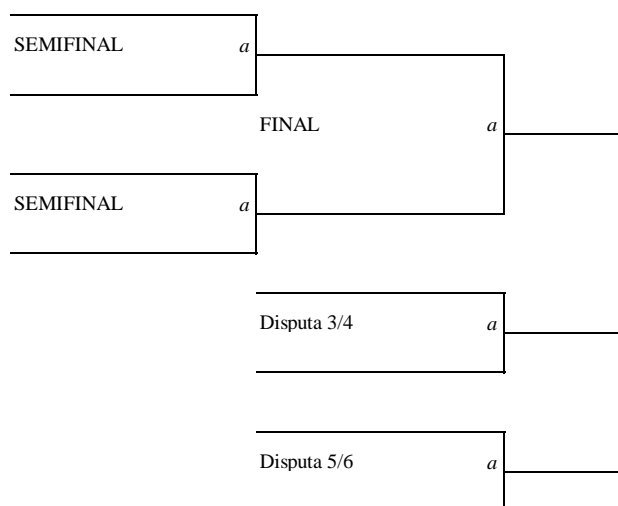

Composição nas Chaves

SIMPLES

Chave "B" (Round-Robin)

GRUPO 1

	Player	A	B	C	Matches	Sets	Games
A	GLYCON GOMES			8x5	1	1	3
B	REBECA ALLEMAND			0x8	-1	-1	-8
C	MEIRYCOLL SILVA	5x8	8x0		zero	zero	5

GRUPO 2

	Player	A	B	C	Matches	Sets	Games
A	JOÃO BERTY			6x8	-1	-1	-2
B	MARCIO SANTOS			8x1	1	1	7
C	JEFFERSON MARTINS	8x6	1x8		zero	zero	-5